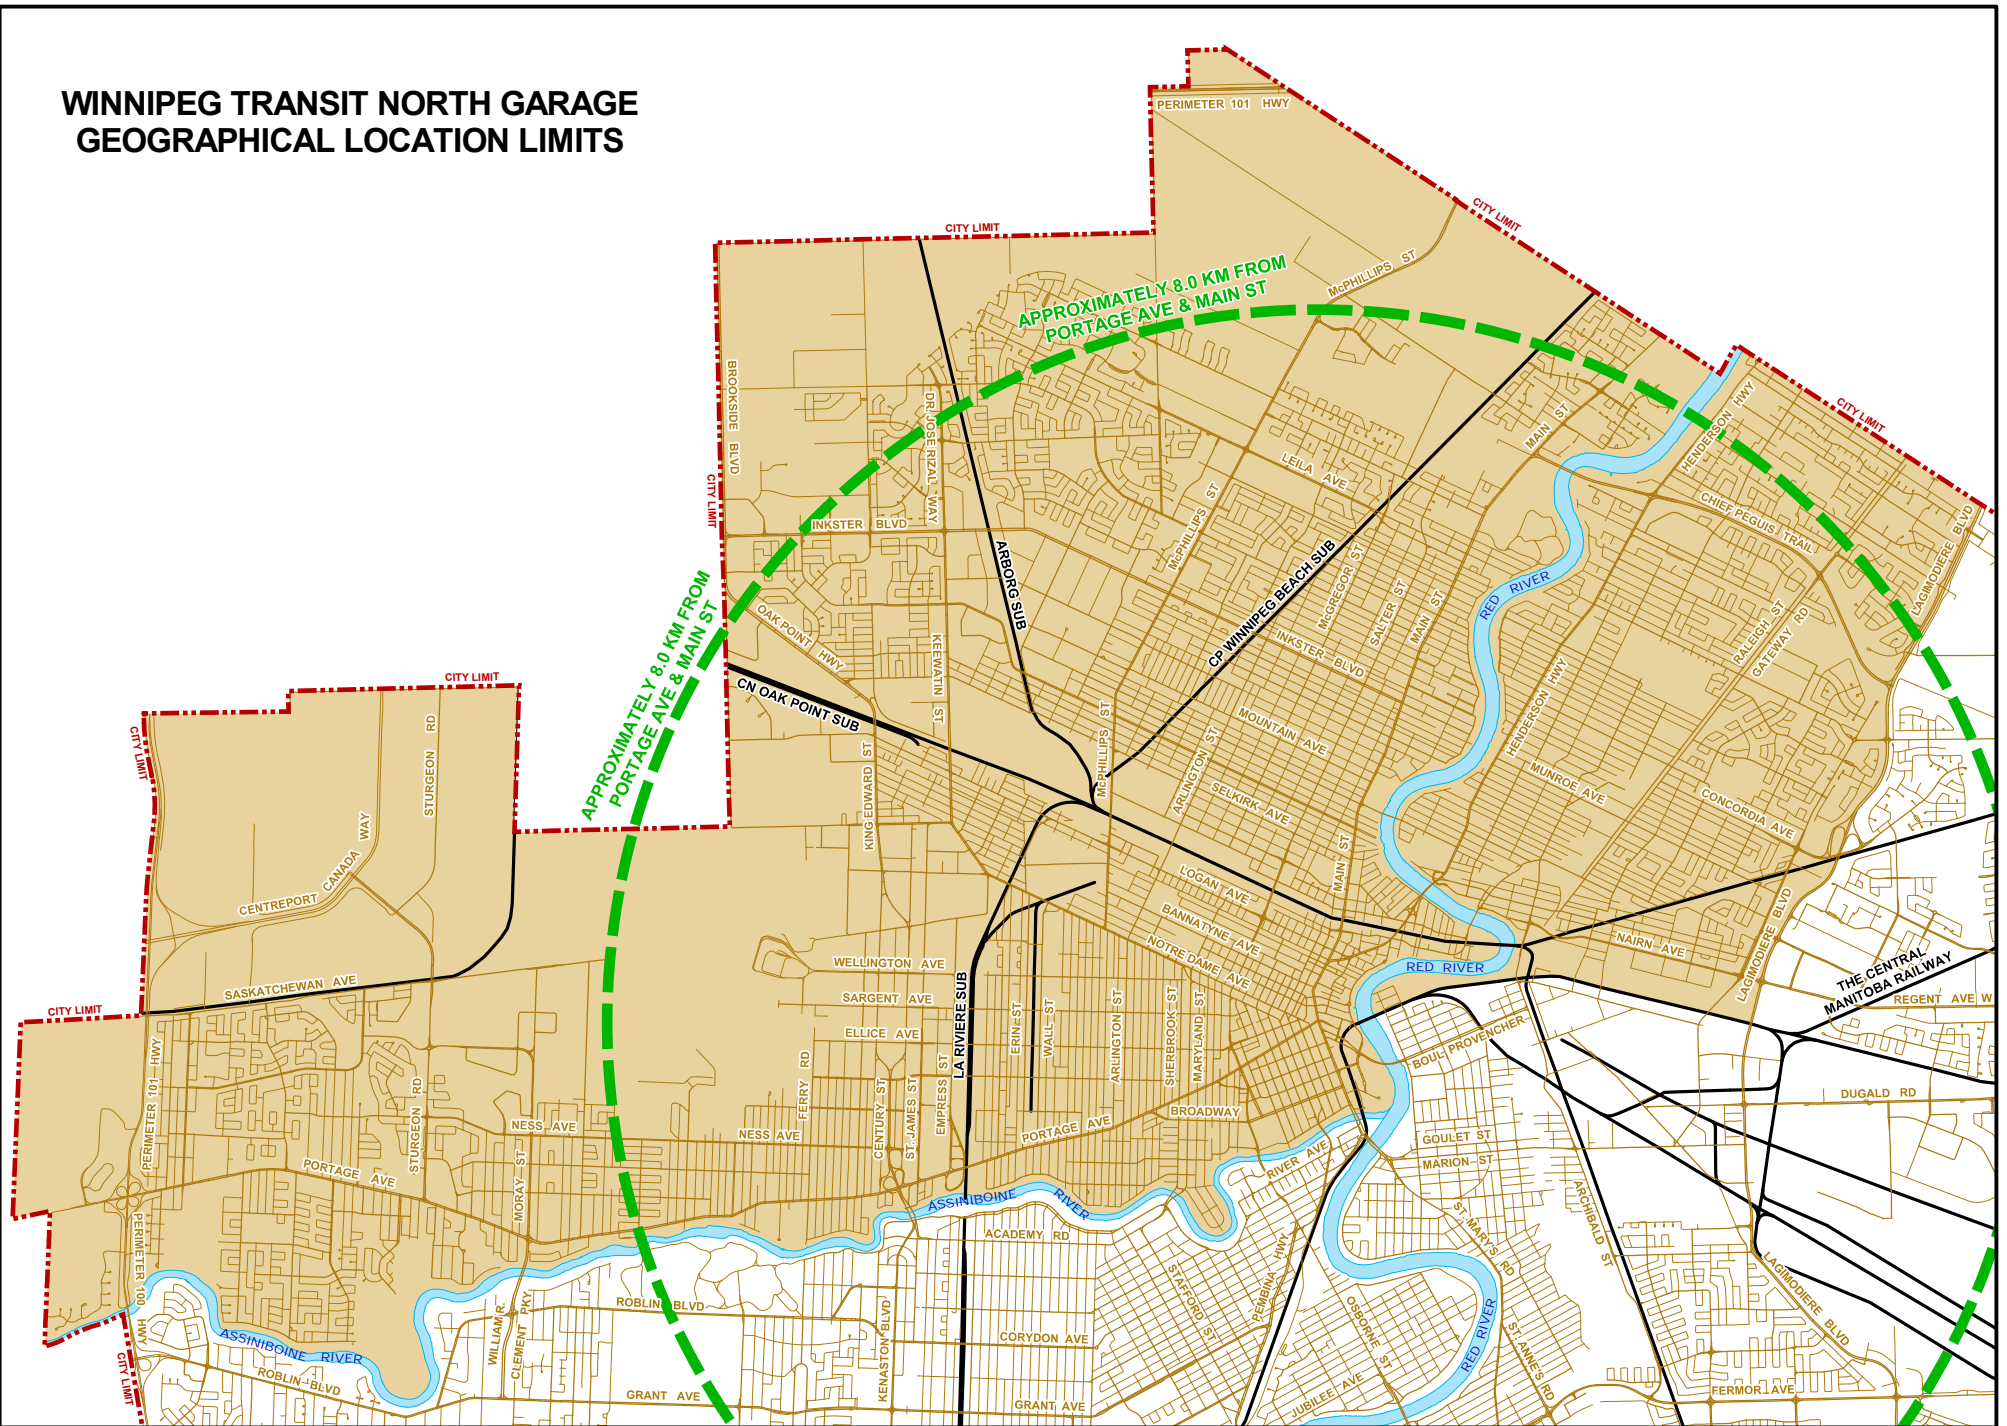

WINNIPEG TRANSIT NORTH GARAGE GEOGRAPHICAL LOCATION LIMITS

CITY OF WINNIPEG
PLANNING, PROPERTY & DEVELOPMENT DEPARTMENT
LAND INFORMATION SERVICES